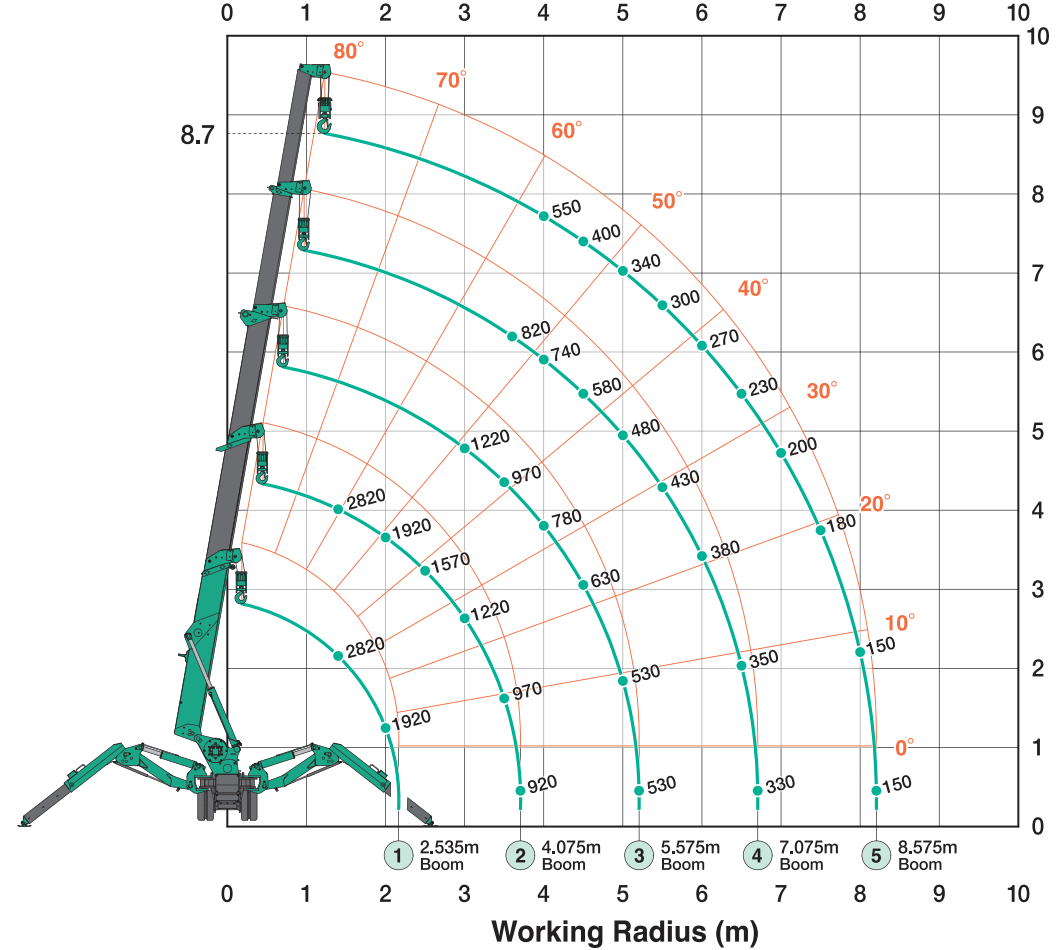

**MC285C-2** Outriggers Position : Max

4 Fall  
10.1m

2 Fall  
20.2m

Single Fall  
40.4m

Aux winch  
(Single fall)  
100.0m