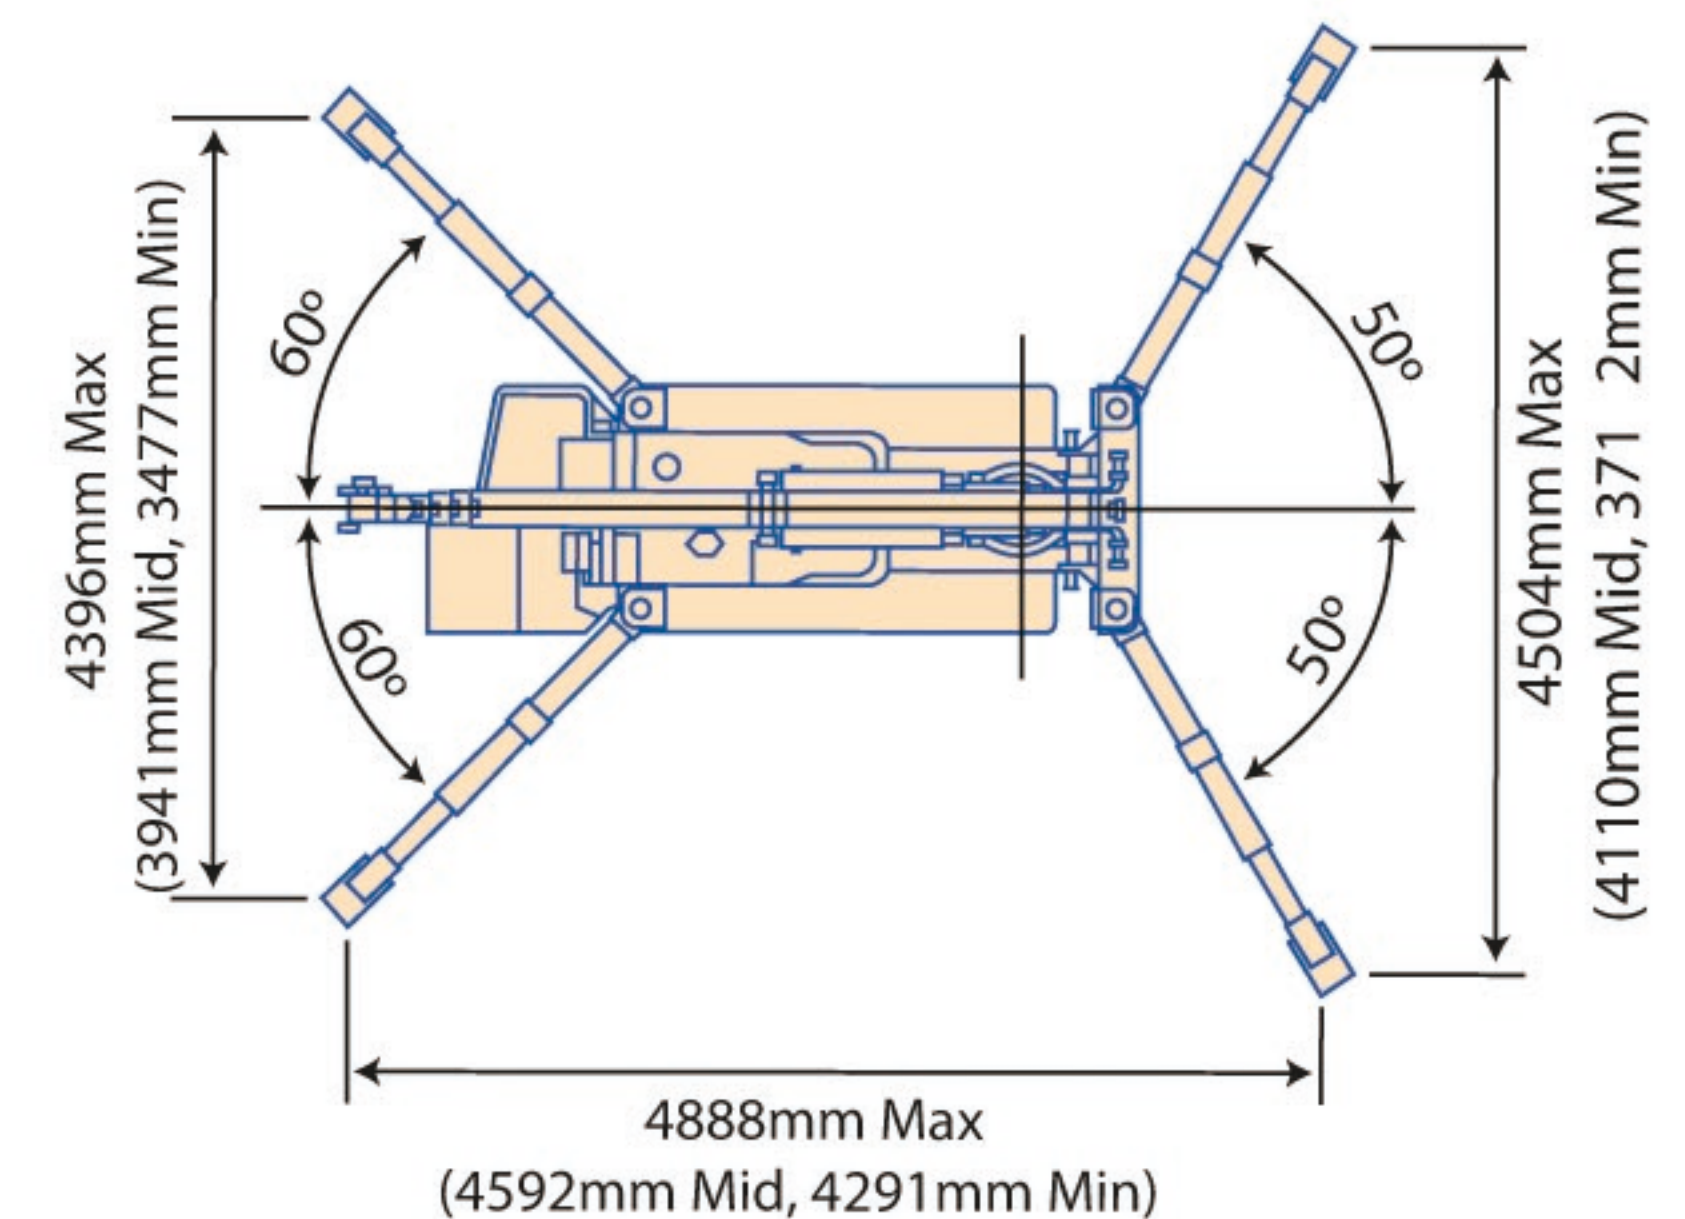

MC305C-2 Outriggers Position : Max

(kg)

- 4 Fall 16.09m
- 2 Fall 32.18m
- Single Fall 64.36m