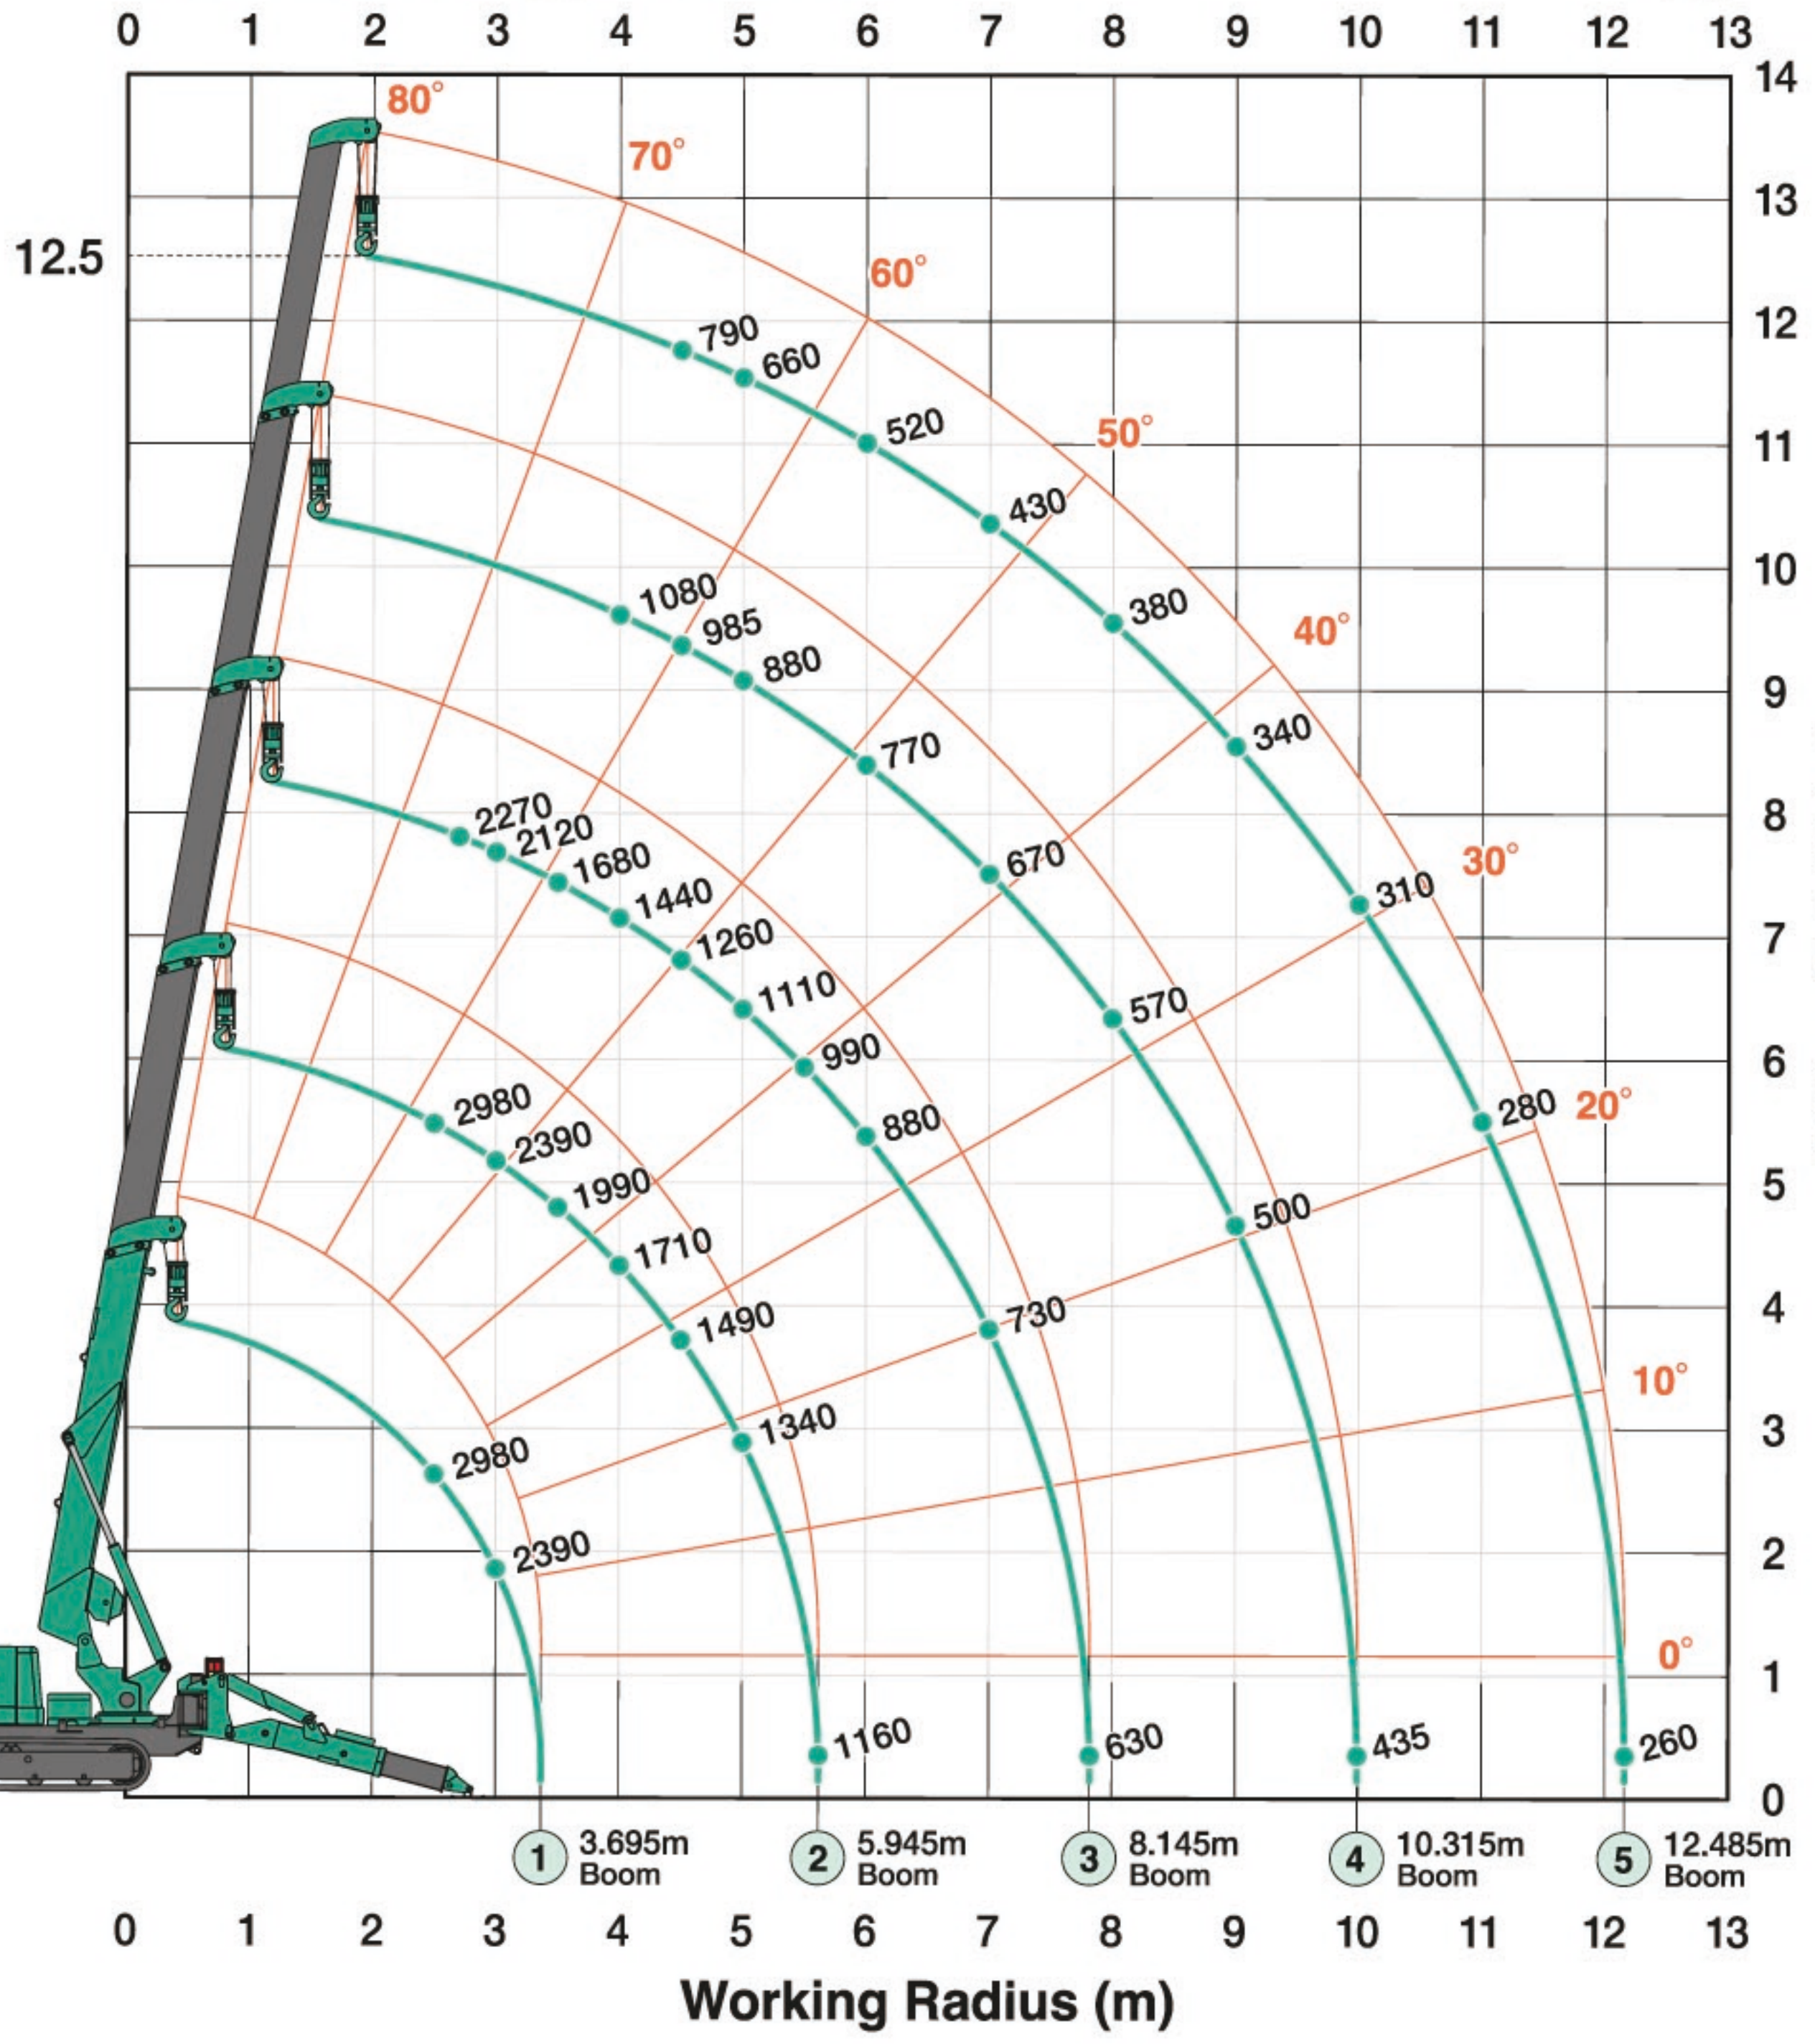

MC305C-2 Outriggers Position : Max

(kg)

- 4 Fall 16.09m
- 2 Fall 32.18m
- Single Fall 64.36m