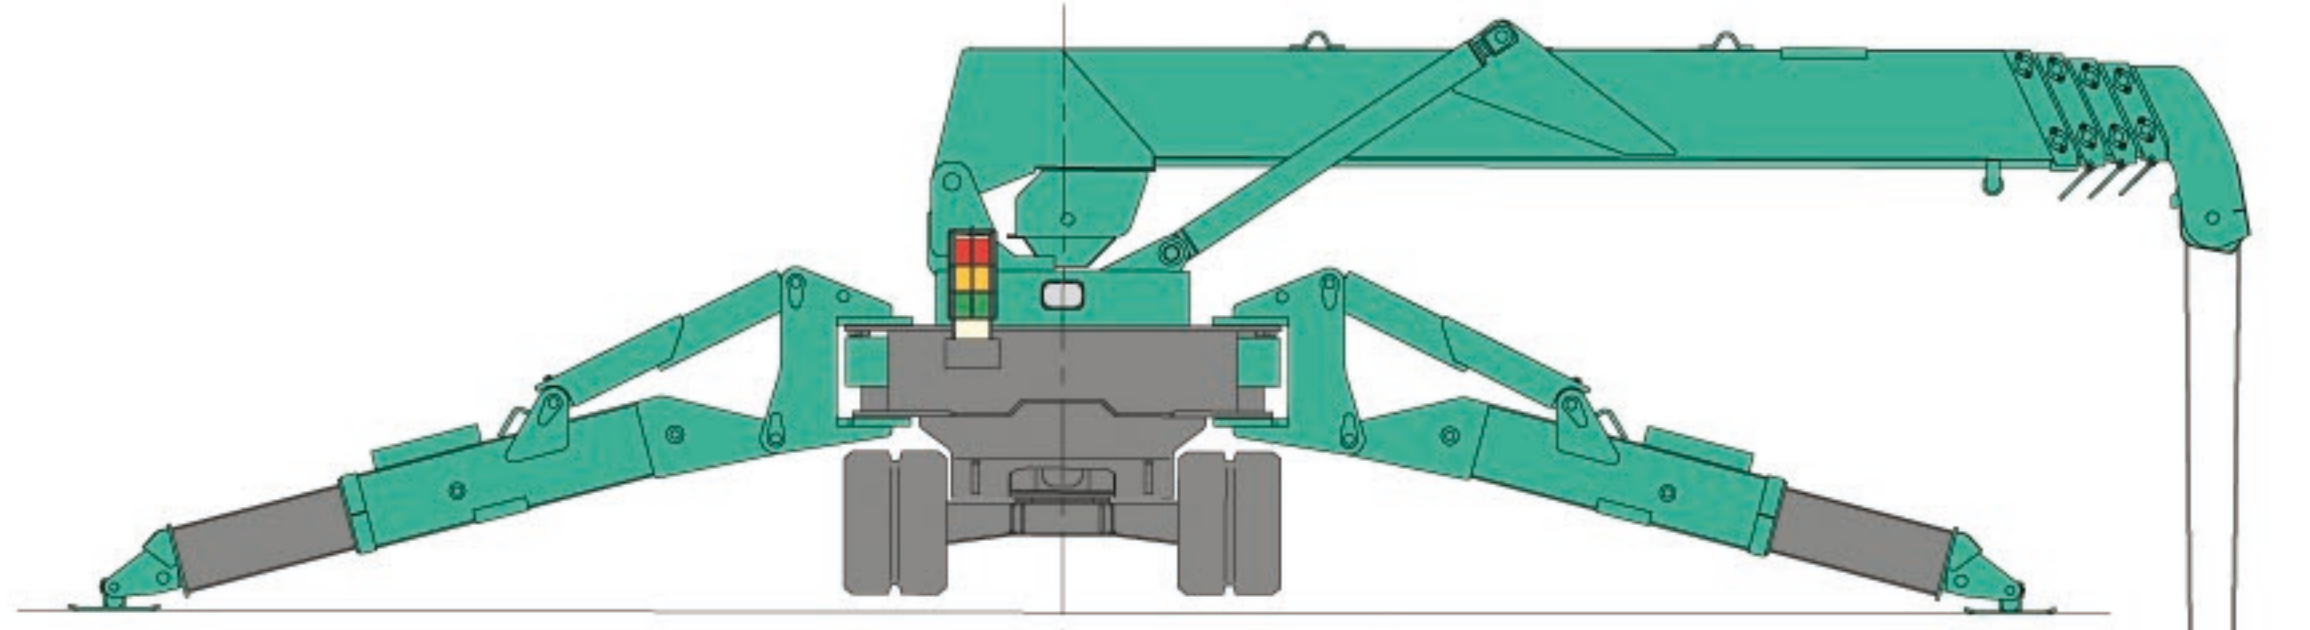

MC305C-2 Outriggers Position : Max

(kg)

- 4 Fall 16.09m
- 2 Fall 32.18m
- Single Fall 64.36m